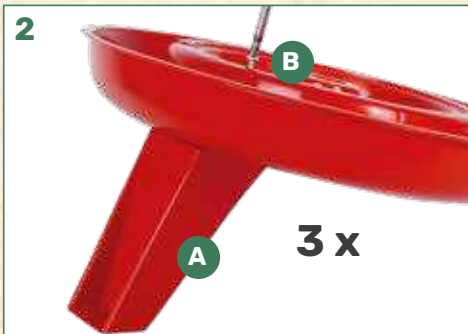

+ OPTIONAL: Legs DA-18PN(G)

Optional parts red or green:

Instructions

OLBA
HOLLAND

INSTRUCTIONS DA-18(G)

Automatic drinker 18L / 4.8 gal, bucketmodel, with or without legs

Made in Holland

PARTS DA-18(G)