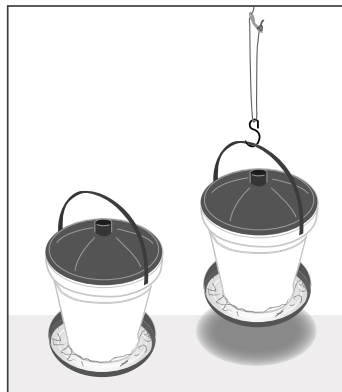

+ OPTIONAL: Legs DA-18PN(G)

Optional parts red or green:

Instructions

OLBA
HOLLAND

INSTRUCTIONS DA-18(G)

Automatic drinker 18L / 4.8 gal, bucketmodel, with or without legs

Made in Holland

PARTS DA-18(G)