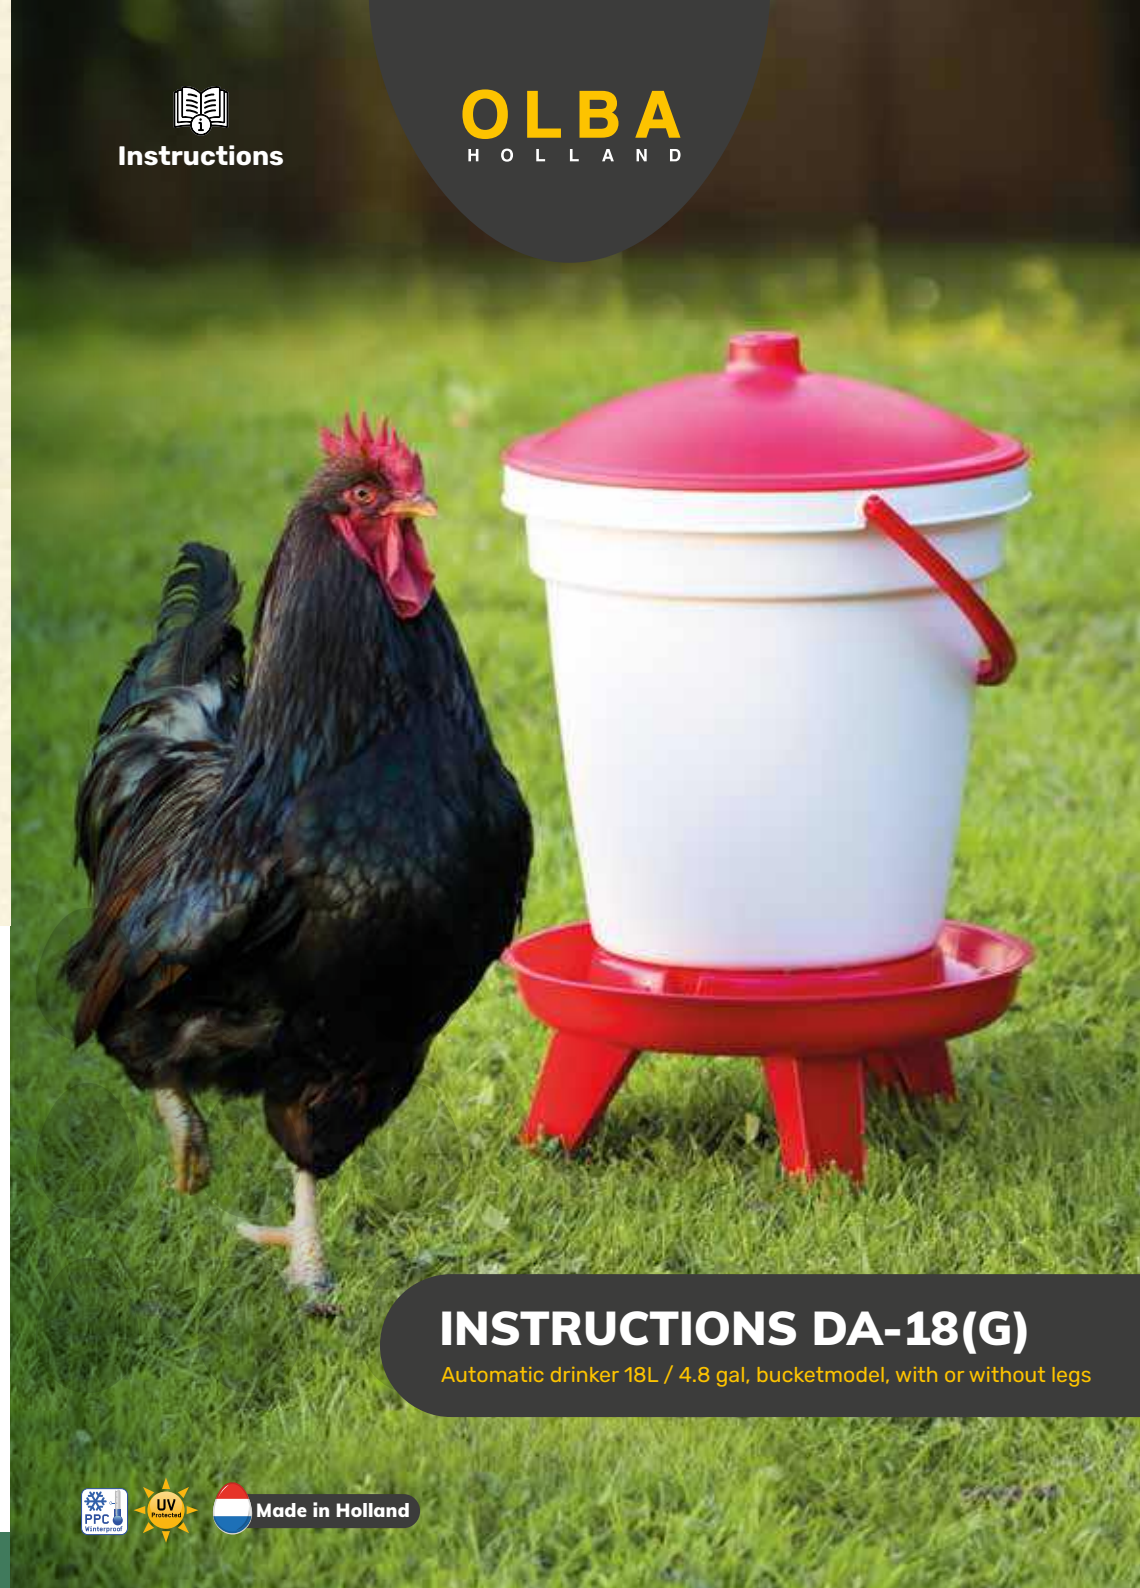

+ OPTIONAL: Legs DA-18PN(G)

Optional parts red or green:

Instructions

OLBA
HOLLAND

INSTRUCTIONS DA-18(G)

Automatic drinker 18L / 4.8 gal, bucketmodel, with or without legs

Made in Holland

PARTS DA-18(G)